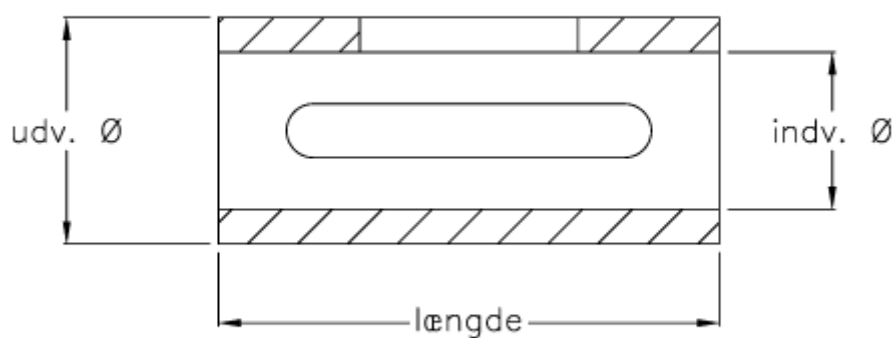

Data Sheet

Article number: 39282438

Description: Bush 24/38 incl. keys

Measures

Description	= 24/38
Internal diameter	= 24
Length	= 70
Outer diameter	= 38